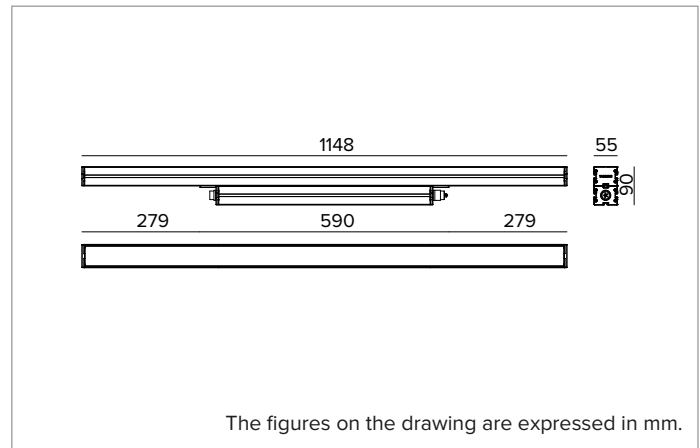

E0534FFL827ELBA | JEDI NOVA 55 Projector

Adjustable linear LED projector

	2700K	H(m)	D(m)	E _{max} (lx)		
	Ra80		27°			
	Fixture Power	70W	1	0.47	15909	
	Source Flux	8892lm	2	0.95	3977	
	Fixture Flux	4338lm	3	1.42	1768	
	Efficacy	62lm/W	4	1.89	994	
TS2096	I _{max} =1789cd/klm	I _{max}	15909cd	5	2.37	636

Colour and finish: Black anodized

Dimensions: L=1148mm

Weight: 4.7Kg

Version: Comfort

Degree of protection: IP66,IP67,IP68,IP69

Mechanical Resistance: IK07

ELECTRICAL CHARACTERISTICS

Integrated driver, available in the ON-OFF version (positioned below the optical body). Supplied with through-wiring with longitudinal sealing IN/OUT panel connectors (the sealing limits the risk of humidity raising towards the driver/optical body). Luminaire compliant with EN 60598-2-22 for power supply from a centralised emergency system CPSS (Central Power Supply System), not incorporated in the luminaire - high risk areas excluded. The default power and flux are 100% in AC and 100% in DC.

Cable diameter range from 7 to 12mm.

Code
A118

A118

Male/female IP66/IP68 connector kit.

5 poles (STANDARD 3G2,5mm² MAX, DALI 5G1,5mm² MAX).

Cable diameter range from 7 to 12mm.

Due to the technological evolution of the electronic components, the data provided may be updated, and as such, confirmation must be requested during the order process.